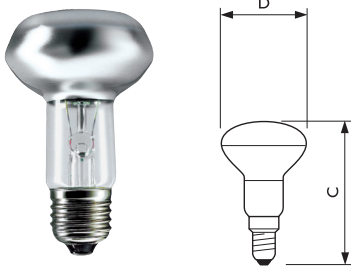

Reflector Ring Mirror

Reflector lamps based on advanced spotlighting technology. Used for display lighting in shops, hotels, restaurants and homes.

Product ID	Overall Length Diameter	
	C max.	D max.
R39 E14	67	39
NR50 E14	86	50
NR63 E27	104.5	63

Dimensions in mm

Reflector Ring Mirror

Shortcode	Wattage (W)	Cap Base	Voltage	Bulb Shape	Luminous Intensity (cd)	Average Lifetime (hrs)	Colour Temperature (K)	Unit	Carton Quantity	Trade Price
30R39SPOT	30	E14	240V	R39	160	1000	2700	PCE	12	\$3.43
40R50SPOT	40	E14	240V	R50	400	1000	2700	PCE	10	\$3.43
60R63SPOT	60	E27	240V	R63	1050	1000	2700	PCE	8	\$3.43